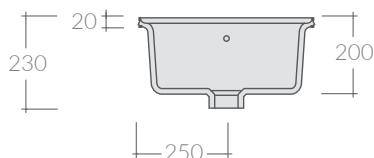

Lavello Genius 86x50xh2 cm. Reversibile.

Installazione ad incasso.

Genius sink 86x50xh2 cm.

Reversible. Recessed installation.

Kg. 26

Due to +/-2 ceramic dimension tolerance, it is recommended that the cabinet makers wait until the sink is delivered before making the cabinet.

ACCESSORI NON INCLUSI / ACCESSORIES NOT INCLUDED

9071

Sifone 1" 1/2, 2 vie per ø45 e ø90.

Siphon 1" 1/2, two draining outlets, for ø45 and ø90.

Foro per installazione da incasso.
Hole for recessed installation.