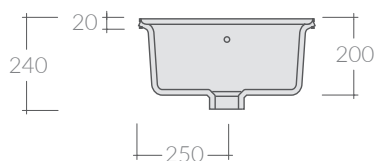

Lavello Genius 86x50xh2 cm.
Reversibile. Installazione da incasso.
Genius sink 86x50xh2 cm.
Reversible. Recessed installation

Kg. 25

Due to +/-2 ceramic dimension tolerance, it is recommended that the cabinet makers wait until the sink is delivered before making the cabinet.

ACCESSORI NON INCLUSI / ACCESSORIES NOT INCLUDED

9039

Sifone 1" 1/2, 2 vie per ø90.
Siphon 1" 1/2, two draining outlets, for ø90.

Foro per installazione da incasso.
Hole for recessed installation.

ATTENZIONE/ ATTENTION