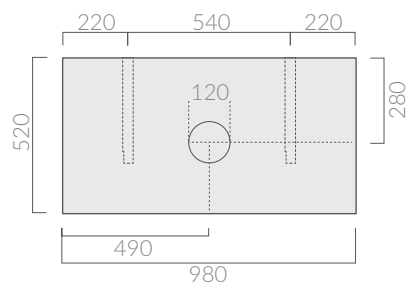

COLORI / COLORS

● 7322 corten
corten

Mensola portalavabo cm 98 in acciaio ossidato chimicamente finitura corten. Chemically oxidized steel shelf cm 98, corten finish.

Kg. 17

ACCESSORI INCLUSI / ACCESSORIES INCLUDED

specifications/dimension and/or operating characteristics of the products at any time and without giving notice. The ceramic items weight may vary up to 20%.