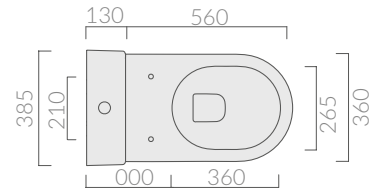

### COLORI / COLORS

○ 7316      bianco  
white

Vaso monoblocco con scarico universale "S/P", trasformabile tramite curva tecnica.

Close-coupled toilet with wall/floor draining. Adjustable by elbow/wall pipe.

Kg. 33