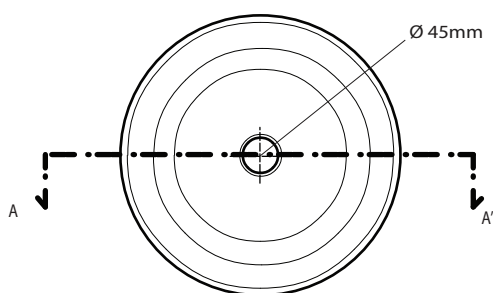

ATTENZIONE:
Galassia Spa persegue la filosofia di migliorare i prodotti aggiungendo nuovi materiali, innovazioni progettuali e tecnologie produttive. L'azienda si riserva di cambiare schede tecniche e caratteristiche di funzionamento degli articoli in ogni momento e senza necessità di preavviso. I pesi possono subire variazioni del 20%.

ATTENTION:
Galassia Spa is constantly improving its products by adding new materials, new projects and modern production technologies. The company reserves the right to change any technical specifications/ dimension and/or operating characteristics of the products at any time and without giving notice. the ceramic items weight may vary up to 20%