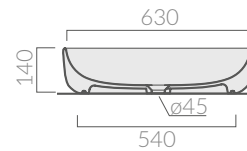

COLORI / COLORS

- 7300** bianco white
- 7300MT** bianco matt matt white
- 7300NEMT** nero matt matt black
- 7300GM** grigio matt matt grey
- 7300ON** ottanio petrol blue
- 7300SA** sabbia sand

Lavabo da appoggio 64x38 cm.
Senza foro troppo pieno.
Countertop washbasin 64x38.
Without overflow.

Kg. 16

ACCESSORI INCLUSI / ACCESSORIES INCLUDED

Piletta click-clack o trasformabile sempre
aperta con cover in ceramica.
Click-clack or open drain with ceramic cover.

- | | | |
|--|--|---|
| 9916 cromo chrome | 9916BI bianco white | 9916BIMT bianco matt matt white |
| 9916NEMT nero matt matt black | 9916NE nero lucido glossy black | 9916GM grigio matt matt grey |
| 9916ON ottanio petrol blue | 9916SA sabbia sand | |