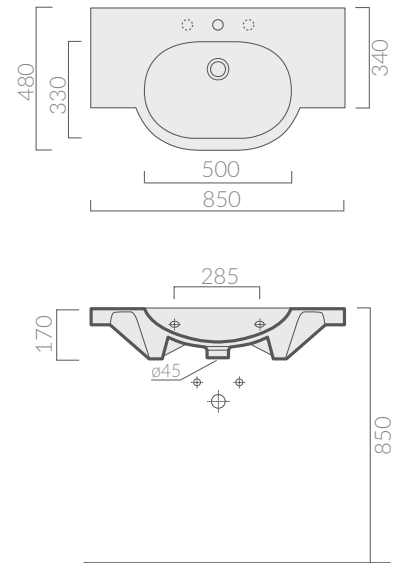

COLORI / COLORS

○ 5235

bianco
white

Lavabo sospeso cm 85 monoforo
predisposto 3 fori.
Wall-hung washbasin 85 cm one
hole arranged 3 holes.

Kg. 23

ACCESSORI INCLUSI / ACCESSORIES INCLUDED

Kit di fissaggio.
Fixing kit.

specifications/dimension and/or operating characteristics of the products at any time and without giving notice. The ceramic items weight may vary up to 20%.