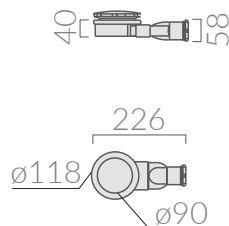

ATTENZIONE/ ATTENTION

Galassia Srl persegue la filosofia di migliorare i prodotti aggiungendo nuovi materiali, innovazioni progettuali e tecnologie produttive.
L'azienda si riserva di cambiare

schede tecniche e caratteristiche di funzionamento degli articoli in ogni momento e senza necessità di preavviso.
I pesi possono subire variazioni del 20 %

Galassia Srl is constantly improving its products by adding new materials, new projects and modern production technologies. The company reserves the right to change any technical

specifications/dimension and/or operating characteristics of the products at any time and without giving notice. The ceramic items weight may vary up to 20%.