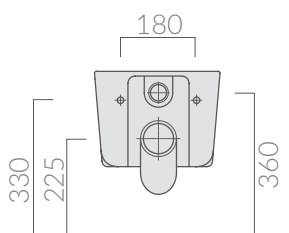

ATTENZIONE/ ATTENTION

Galassia Srl persegue la filosofia di migliorare i prodotti aggiungendo nuovi materiali, innovazioni progettuali e tecnologie produttive. L'azienda si riserva di cambiare

schede tecniche e caratteristiche di funzionamento degli articoli in ogni momento e senza necessità di preavviso. I pesi possono subire variazioni del 20 %

Galassia Srl is constantly improving its products by adding new materials, new projects and modern production technologies. The company reserves the right to change any technical

specifications/dimension and/or operating characteristics of the products at any time and without giving notice. The ceramic items weight may vary up to 20%.