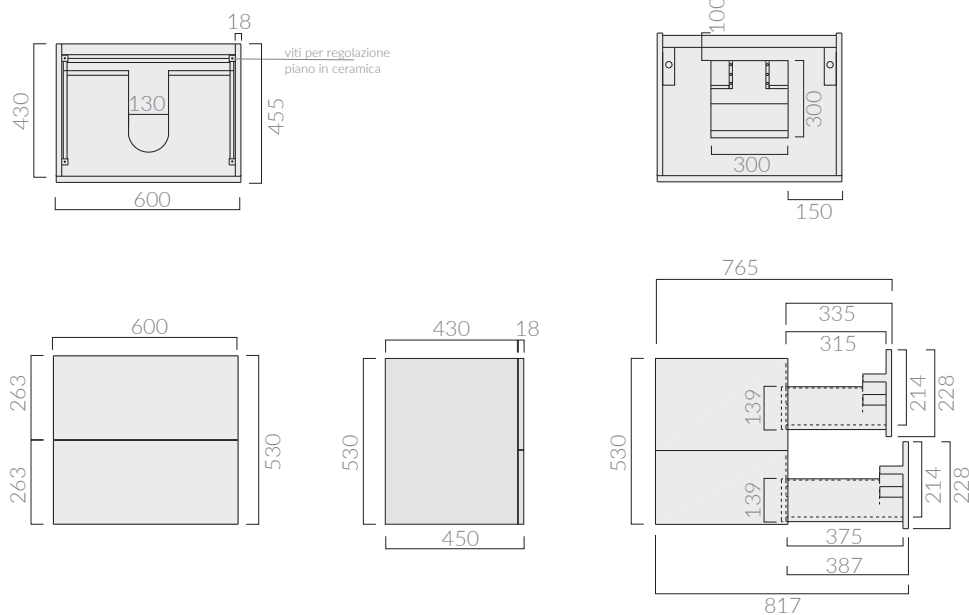

## ACCESSORI INCLUSI / ACCESSORIES INCLUDED

Kit di fissaggio.  
Fixing kit.

Mensola in ceramica foro centrale.  
Ceramic shelf with central hole.

## ACCESSORI NON INCLUSI / ACCESSORIES NOT INCLUDED

Mensola in ceramica foro centrale.  
Ceramic shelf with central hole.

- 2050**        bianco  
white
- 2050SA**    sabbia  
sand
- 2050MT**    bianco matt  
matt white
- 2050ON**    ottanio  
petrol blue
- 2050NEMT**    nero matt  
matt black