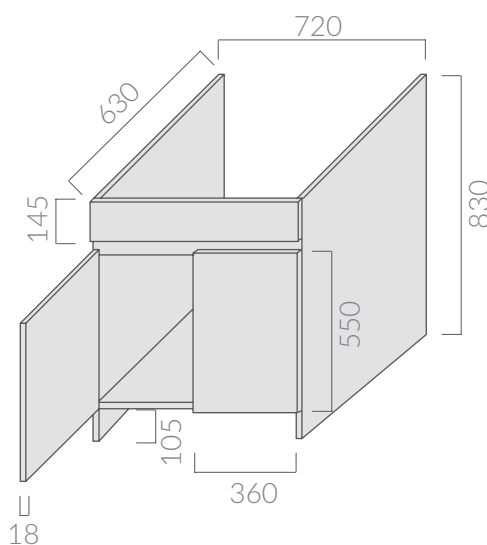

COLORI / COLORS

○ 2009 bianco white

Lavatoio Osiride Max.
Osiride Max wash-tub.

Kg. 38

ACCESSORI NON INCLUSI / ACCESSORIES NOT INCLUDED

9022

Mobile per lavatoio Osiride Max.
Cabinet for Osiride Max wash-tub.