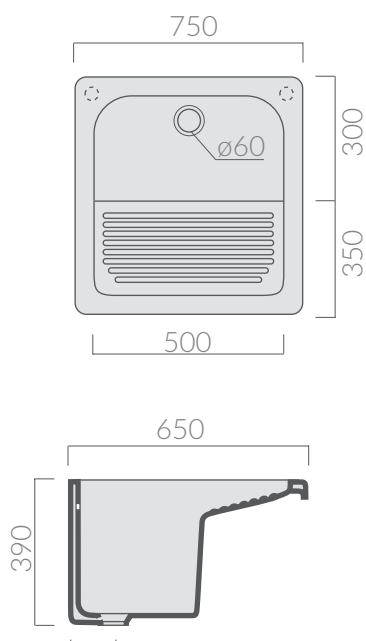

COLORI / COLORS

○ 2009 bianco white

Lavatoio Osiride Max.
Osiride Max wash-tub.

Kg. 38

ACCESSORI NON INCLUSI / ACCESSORIES NOT INCLUDED

9022

Mobile per lavatoio Osiride Max.
Cabinet for Osiride Max wash-tub.