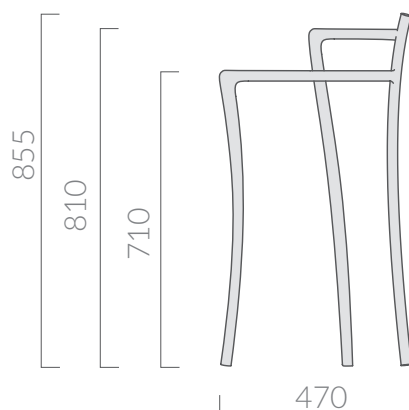

## COLORI / COLORS

● 7139 iroko

Piantana in legno massello di iroko.  
Iroko wooden floor standing towel rack.

Kg. 3

Galassia Srl is constantly improving its products by adding new materials, new projects and modern production technologies. The company reserves the right to change any technical

specifications/dimension and/or operating characteristics of the products at any time and without giving notice. The ceramic items weight may vary up to 20%.